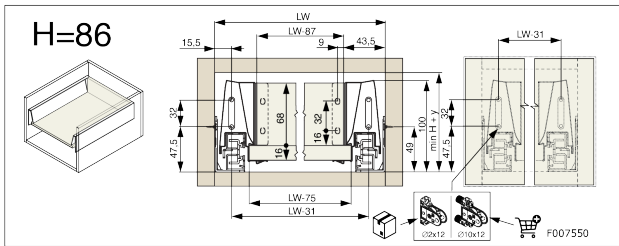

Riex ND30 Set of 2 square longitudinal railings with back brackets, 201/400 mm, white
F004631

Riex ND30 Front bracket with dowels, H86
F007550

Riex boormal + Automatische pons
F011442

Handleiding

R_IEx

rev08

2D-tekening