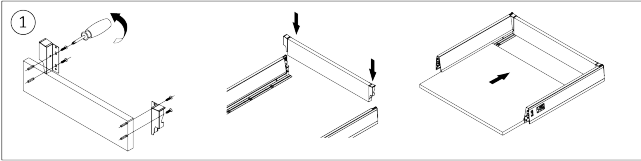

Riex ND30 Set of 2 square longitudinal railings with back brackets, 201/400 mm, white
F004631

Riex ND30 Front bracket with dowels, H86
F007550

Riex boormal + Automatische pons
F011442

Handleiding

R_IEx

rev08

2D-tekening