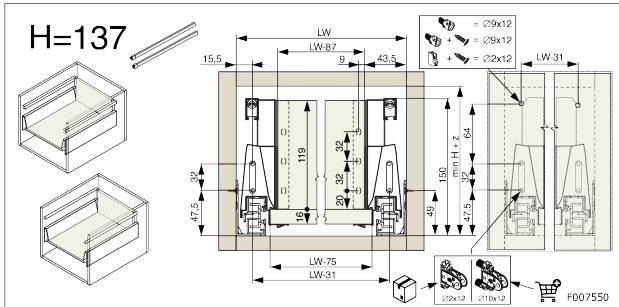

Riex ND30 Set of 2 square longitudinal railings with back brackets, 201/400 mm, white
F004631

Riex ND30 Front bracket with dowels, H86
F007550

Riex boormal + Automatische pons
F011442

Handleiding

R_IEx

rev08

2D-tekening