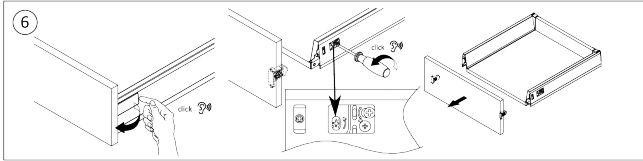

Riex ND30 Set of 2 square longitudinal railings with back brackets, 201/400 mm, white
F004631

Riex ND30 Front bracket with dowels, H86
F007550

Riex boormal + Automatische pons
F011442

Handleiding

R_IEx

rev08

2D-tekening