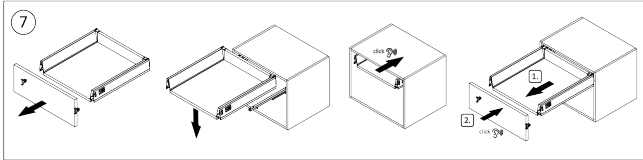

Riex ND30 Set of 2 square longitudinal railings with back brackets, 201/400 mm, white
F004631

Riex ND30 Front bracket with dowels, H86
F007550

Riex boormal + Automatische pons
F011442

Handleiding

R_IEx

rev08

2D-tekening