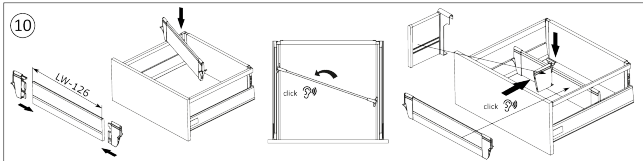

Riex ND30 Set of 2 square longitudinal railings with back brackets, 201/400 mm, white
F004631

Riex ND30 Front bracket with dowels, H86
F007550

Riex boormal + Automatische pons
F011442

Handleiding

R_IEx

rev08

2D-tekening