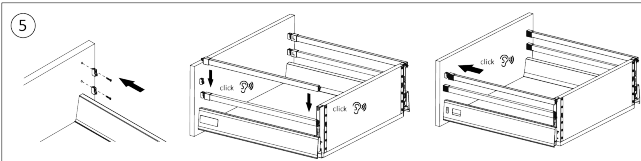

Riex ND30 Set of 2 square longitudinal railings with back brackets, 201/400 mm, white
F004631

Riex ND30 Front bracket with dowels, H86
F007550

Riex boormal + Automatische pons
F011442

Handleiding

R_IEx

rev08

2D-tekening