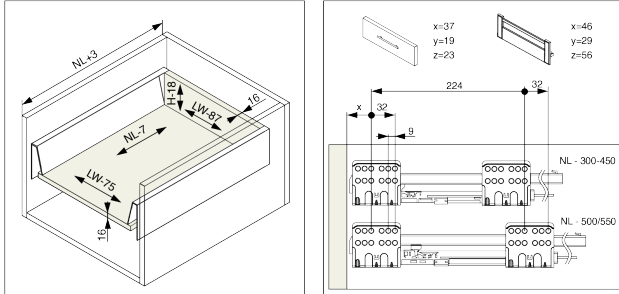

Riex ND30 Set of 2 square longitudinal railings with back brackets, 201/400 mm, white
F004631

Riex ND30 Front bracket with dowels, H86
F007550

Riex boormal + Automatische pons
F011442

Handleiding

R_IEx

rev08

2D-tekening