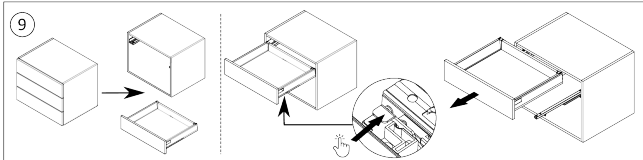

Riex ND30 Set of 2 square longitudinal railings with back brackets, 201/400 mm, white
F004631

Riex ND30 Front bracket with dowels, H86
F007550

Riex boormal + Automatische pons
F011442

Handleiding

R_IEx

rev08

2D-tekening