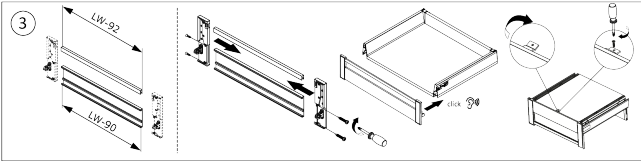

Riex ND30 Set of 2 square longitudinal railings with back brackets, 201/400 mm, white
F004631

Riex ND30 Front bracket with dowels, H86
F007550

Riex boormal + Automatische pons
F011442

Handleiding

R_IEx

rev08

2D-tekening