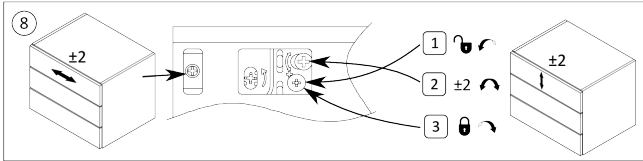

Riex ND30 Set of 2 square longitudinal railings with back brackets, 201/400 mm, white
F004631

Riex ND30 Front bracket with dowels, H86
F007550

Riex boormal + Automatische pons
F011442

Handleiding

R_IEx

rev08

2D-tekening