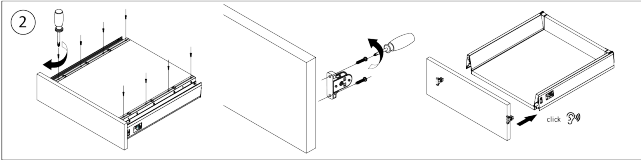

Riex ND30 Set of 2 square longitudinal railings with back brackets, 201/400 mm, white
F004631

Riex ND30 Front bracket with dowels, H86
F007550

Riex boormal + Automatische pons
F011442

Handleiding

R_IEx

rev08

2D-tekening