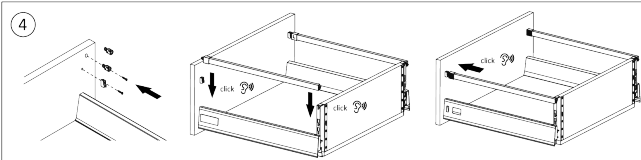

Riex ND30 Set of 2 square longitudinal railings with back brackets, 201/400 mm, white
F004631

Riex ND30 Front bracket with dowels, H86
F007550

Riex boormal + Automatische pons
F011442

Handleiding

R_IEx

rev08

2D-tekening