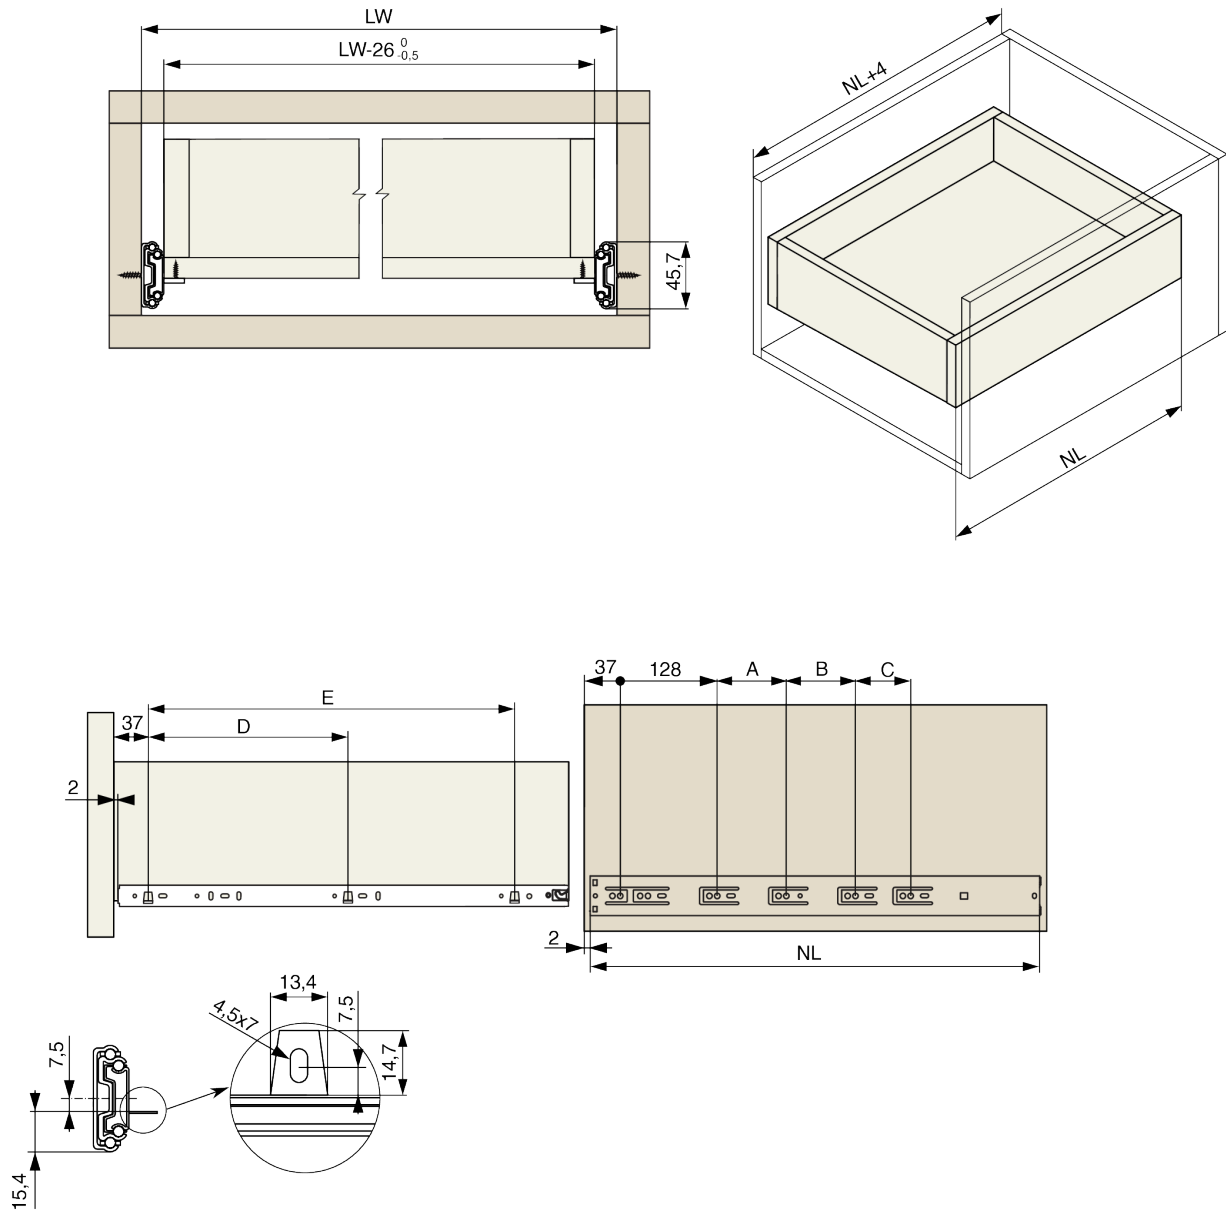

Riex NB58 BB slide with supports, full ex., soft-close, 35 kg/ 35 kg, H45, 500 mm, nickel

Parameters

Merk / Type	Riex
Kleur	Nikkel
Lengte	500 mm
Mechanisme	Soft-close
Hoogte	45 mm
Dikte van de lagen/ schijven	1,2*1,2*1,5 mm
Laadcapaciteit	35 kg
Hoeveelheid per doos	15

Productomschrijving

Riex NB58 Ball Bearing Slide, Full Extension, Soft-Close, 35 kg, H45 Elevate your furniture with Riex NB58 ball-bearing slides, designed for all-wood drawers. Combining smooth operation with a soft-closing mechanism, these slides bring functionality and elegance to your spaces. Key Features: Soft-Close Functionality: Equipped with a spring and oil damper for gentle and quiet closure. Full-Extension Design: Ensures maximum accessibility to drawer space. Durable Construction: Made with material thicknesses of 1.2 x 1.2 x 1.5 mm for reliable performance. Loading Capacity: Supports weights ranging from 20 kg to 35 kg, depending on the length. Easy Installation: Features a detachable profile for quick and secure assembly. Choose Riex NB58 slides for a seamless blend of sophistication, durability, and precision engineering, ideal for upgrading wooden drawer systems.

Soortgelijk product

Riex Track NB58 Kogelladegeleider, soft-close, 35 kg, 500 mm

F000812

Riex NB58 Ball bearing slide, full extension, soft-close, 35 kg/35 kg, H45, 500 mm, matt black

F010343

Accessoires

Riex boormal + Automatische pons

F011442

2D-tekening

NL [mm]	A [mm]	B [mm]	C [mm]	D [mm]	E [mm]
300	-	-	-	-	192
350	-	-	-	-	192
400	96	-	-	192	320
450	96	87	-	192	352
500	96	96	-	192	416
550	96	128	-	192	448
600	96	128	64	192	480