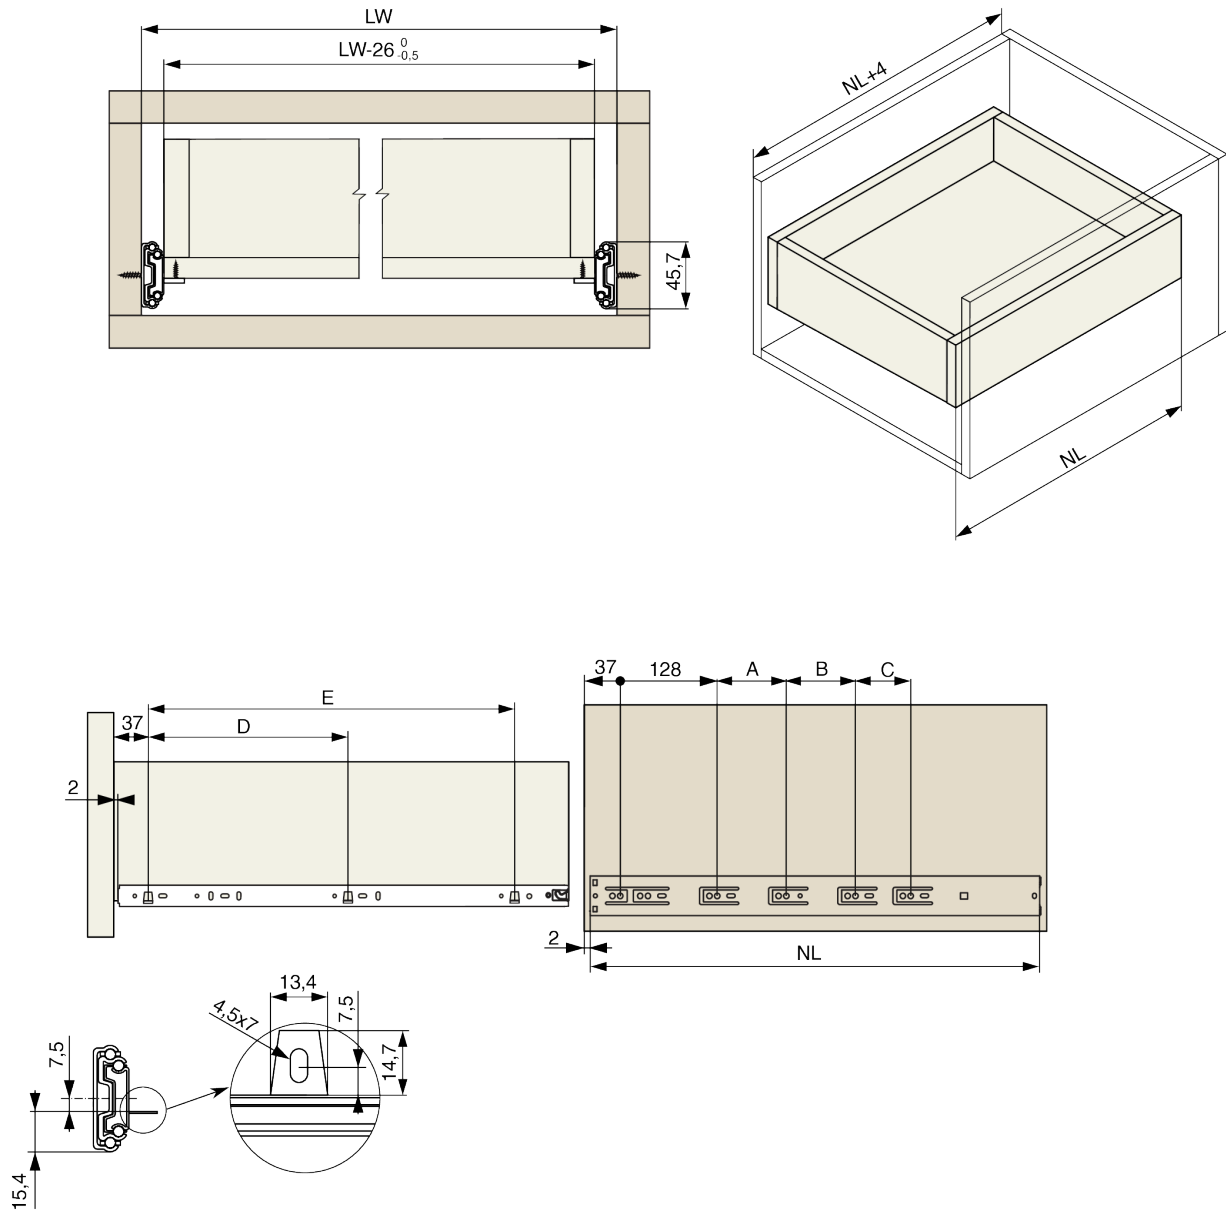

Riex NB58 BB slide with supports, full ex., soft-close, 35 kg/ 35 kg, H45, 450 mm, nickel

Parameters

Merk / Type	Riex
Kleur	Nikkel
Lengte	450 mm
Mechanisme	Soft-close
Hoogte	45 mm
Dikte van de lagen/ schijven	1,2*1,2*1,5 mm
Laadcapaciteit	35 kg
Hoeveelheid per doos	15

Productomschrijving

Riex NB58 Ball Bearing Slide, Full Extension, Soft-Close, 35 kg, H45 Elevate your furniture with Riex NB58 ball-bearing slides, designed for all-wood drawers. Combining smooth operation with a soft-closing mechanism, these slides bring functionality and elegance to your spaces. Key Features: Soft-Close Functionality: Equipped with a spring and oil damper for gentle and quiet closure. Full-Extension Design: Ensures maximum accessibility to drawer space. Durable Construction: Made with material thicknesses of 1.2 x 1.2 x 1.5 mm for reliable performance. Loading Capacity: Supports weights ranging from 20 kg to 35 kg, depending on the length. Easy Installation: Features a detachable profile for quick and secure assembly. Choose Riex NB58 slides for a seamless blend of sophistication, durability, and precision engineering, ideal for upgrading wooden drawer systems.

Soortgelijk product

Riex Track NB58 Kogelladegeleider, soft-close, 35 kg, 450 mm

F000811

Riex NB58 Ball bearing slide, full extension, soft-close, 35 kg/35 kg, H45, 450 mm, matt black

F010342

Accessoires

Riex boormal + Automatische pons

F011442

2D-tekening

NL [mm]	A [mm]	B [mm]	C [mm]	D [mm]	E [mm]
300	-	-	-	-	192
350	-	-	-	-	192
400	96	-	-	192	320
450	96	87	-	192	352
500	96	96	-	192	416
550	96	128	-	192	448
600	96	128	64	192	480