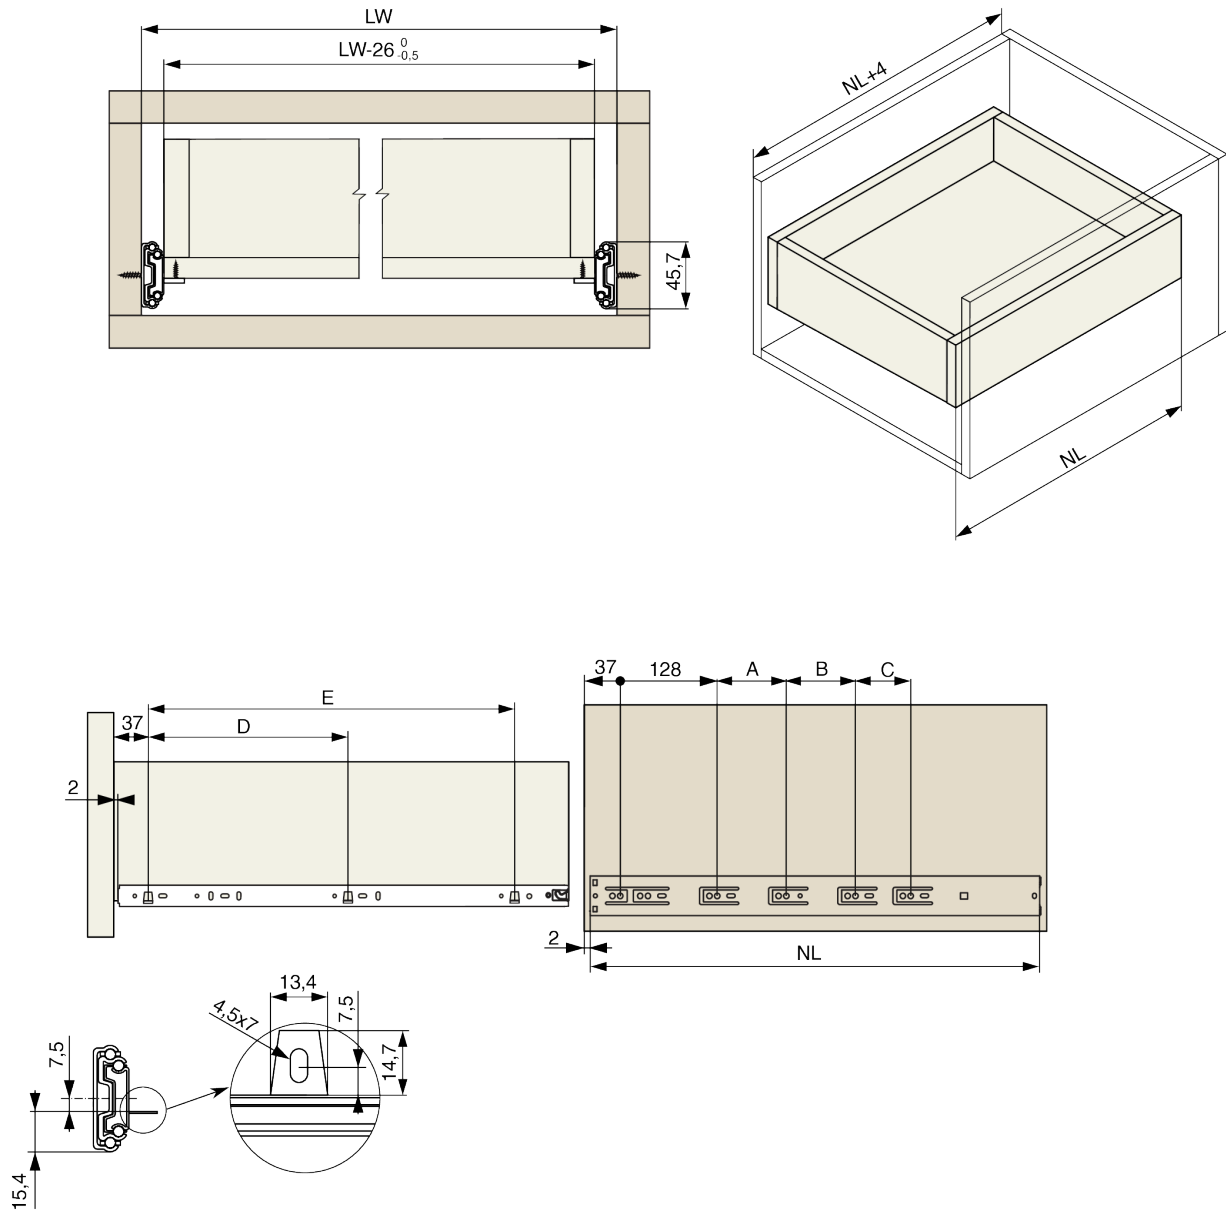

Riex NB58 BB slide with supports, full ex., soft-close, 35 kg/25 kg, H45, 350 mm, nickel

Parameters

Merk / Type	Riex
Kleur	Nikkel
Lengte	350 mm
Mechanisme	Soft-close
Hoogte	45 mm
Dikte van de lagen/schijven	1,2*1,2*1,5 mm
Laadcapaciteit	35 kg
Hoeveelheid per doos	15

Productomschrijving

Riex NB58 Ball Bearing Slide, Full Extension, Soft-Close, 35 kg, H45 Elevate your furniture with Riex NB58 ball-bearing slides, designed for all-wood drawers. Combining smooth operation with a soft-closing mechanism, these slides bring functionality and elegance to your spaces. Key Features: Soft-Close Functionality: Equipped with a spring and oil damper for gentle and quiet closure. Full-Extension Design: Ensures maximum accessibility to drawer space. Durable Construction: Made with material thicknesses of 1.2 x 1.2 x 1.5 mm for reliable performance. Loading Capacity: Supports weights ranging from 20 kg to 35 kg, depending on the length. Easy Installation: Features a detachable profile for quick and secure assembly. Choose Riex NB58 slides for a seamless blend of sophistication, durability, and precision engineering, ideal for upgrading wooden drawer systems.

Soortgelijk product

Riex Track NB58 Kogelladegeleider, soft-close, 35 kg, 350 mm

F000809

Riex NB58 Ball bearing slide, full extension, soft-close, 35 kg/25 kg, H45, 350 mm, matt black

F010340

Accessoires

Riex boormal + Automatische pons

F011442

2D-tekening

NL [mm]	A [mm]	B [mm]	C [mm]	D [mm]	E [mm]
300	-	-	-	-	192
350	-	-	-	-	192
400	96	-	-	192	320
450	96	87	-	192	352
500	96	96	-	192	416
550	96	128	-	192	448
600	96	128	64	192	480