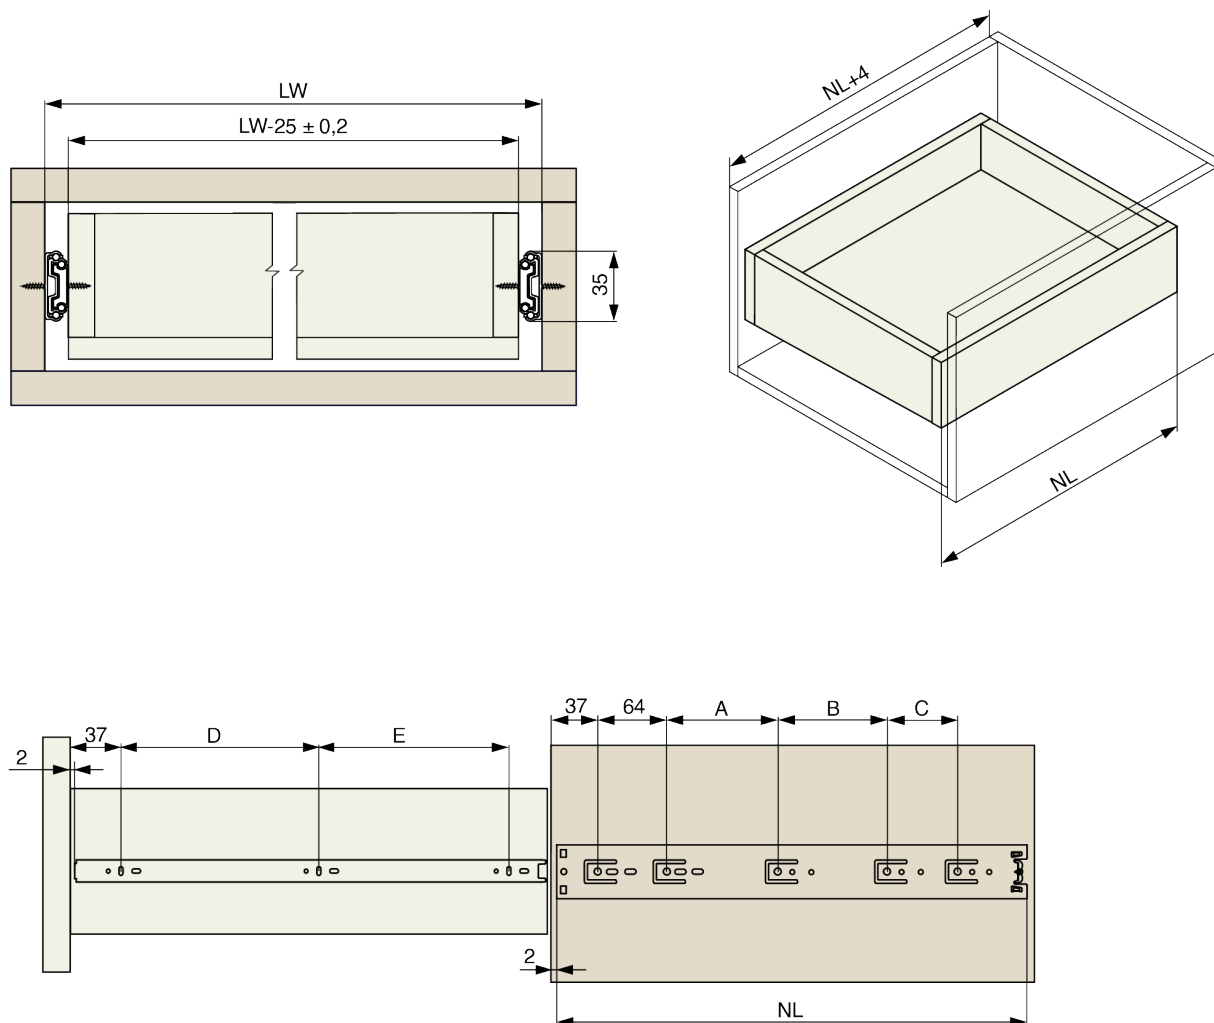

### Parameters

<b>Merk / Type</b>	Riex
<b>Lengte</b>	400 mm
<b>Laadcapaciteit</b>	25 kg
<b>Mechanisme</b>	Zonder mechanisme
<b>Hoogte</b>	35 mm
<b>Dikte van de lagen/ schijven</b>	0,8*0,8*0,8 mm
<b>Pagina van de catalogus</b>	1.63
<b>Hoeveelheid per doos</b>	20

### Productomschrijving

Riex NB35 Ball Bearing Slide, Full Extension, 25 kg, H35 Full extension ball bearing slides designed for installation on wooden drawers. These slides ensure smooth and effortless operation with a full extension length matching the nominal slide size. Featuring a robust 0.8x0.8x0.8 mm solid structure, they include a rubber stop that holds the drawer securely in the closed position. Key Features: Full Extension: Matches the nominal slide size for maximum accessibility. Solid Construction: Thickness of 0.8x0.8x0.8 mm ensures reliability and practicality. Easy Installation: Separate profiles allow quick and efficient mounting. Rubber Stop: Rubber stop mechanism secures the drawer in the closed position. Load Capacity: Supports weights ranging from 13 kg to 25 kg depending on slide length. Enhance your drawer functionality with these ball bearing slides, perfect for applications requiring practicality and precision.

## 2D-tekening

NL [mm]	A [mm]	B [mm]	C [mm]	D [mm]	E [mm]
250	96	-	-	160	-
300	128	-	-	96	128
350	160	-	-	128	128
400	160	64	-	128	192
450	128	96	64	160	192
500	128	128	64	192	224